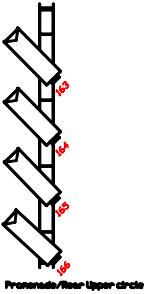

Aranis 2.5Kw HMI F/S

Key	
	Alto 14/32
	Alto 8/16
	Tocatta 10/26
	Tocatta 15/38
	Cantata 26/44
	Cantata 11/26
	Freedom 15/32
	Freedom Fresnel

Aranis 2.5Kw HMI F/S

Schematic NOT TO SCALE